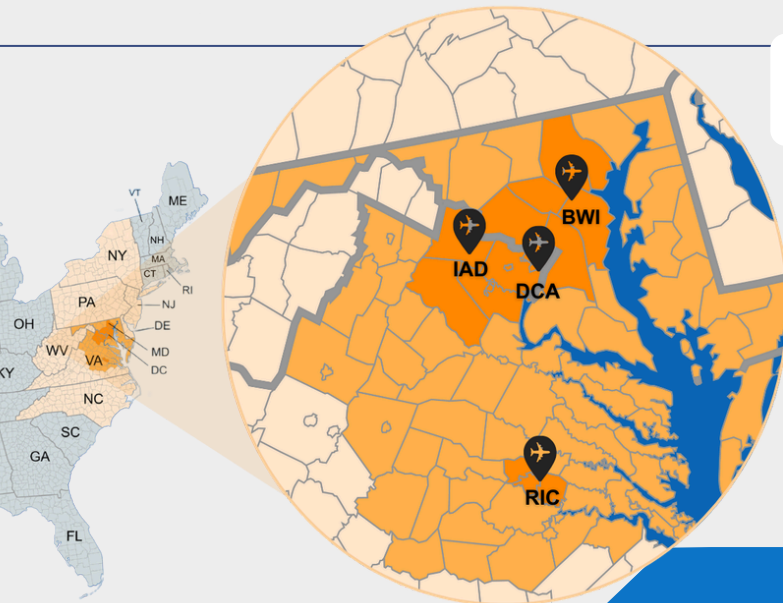

FACILITIES

Ashburn, Virginia (HQ)
Sterling, Virginia
Richmond, Virginia
Beltsville, Maryland

SERVICE AREA

-  Pick Up Zone
-  Same-Day Delivery Zone
-  Premium Delivery Zone
-  Airports with TSA Driver Services